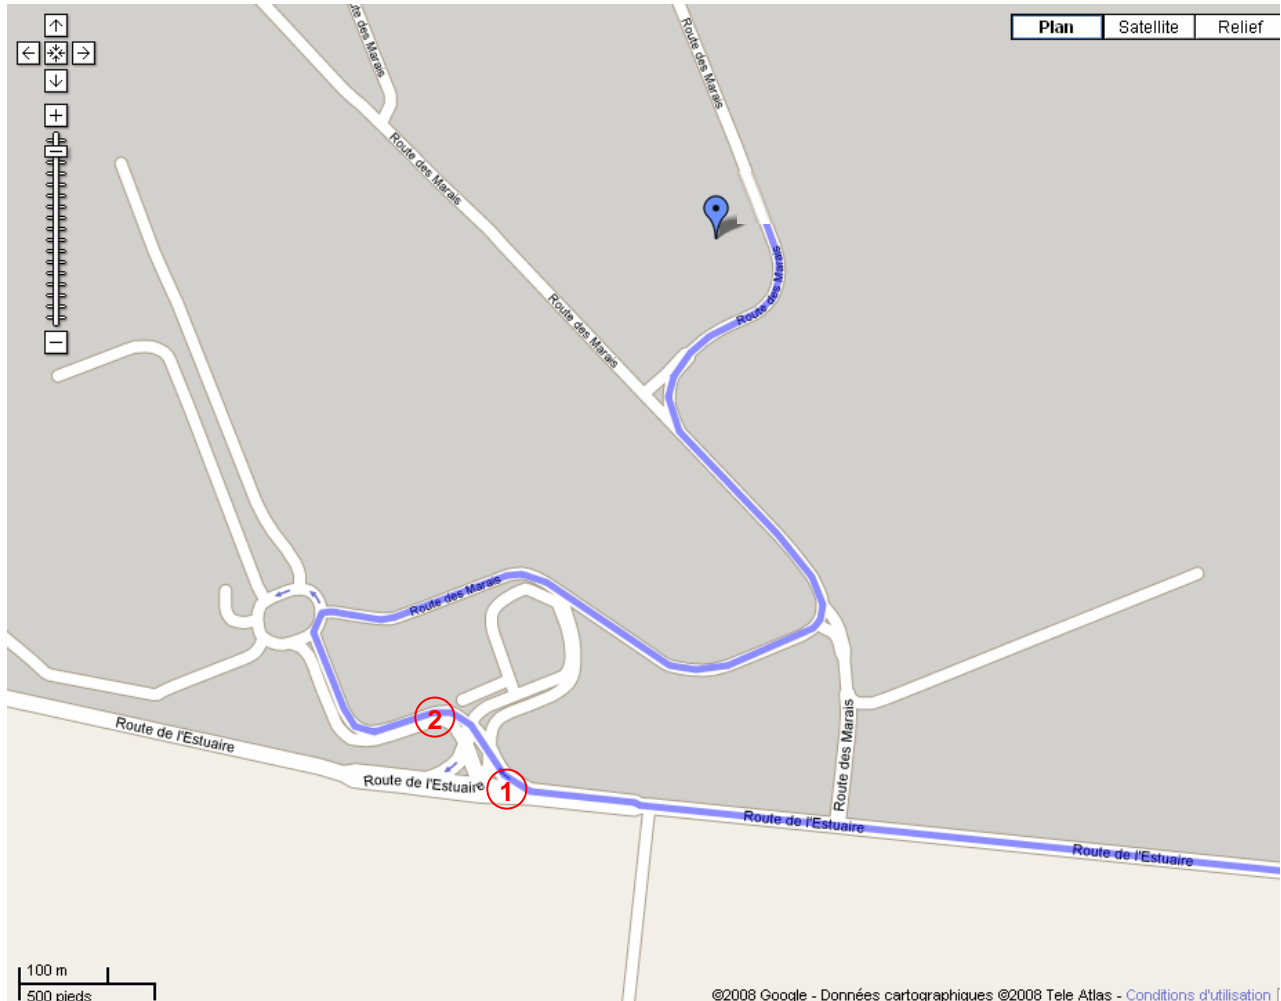

From A29: outlet **4** towards **Port Sud**

Take left at the traffic circle towards **Route de l'Estuaire**

Follow the road **Route de l'Estuaire** on 5 km

- 1.** Take right at the traffic lights towards **Terminal de l'Océan, Quai de Bougainville, Route des marais, Centre roulier, PIC/PEC**
- 2.** Pass by the guardhouse and follow directions **Route des marais, PIC/PEC, Parc Frigo, Centre roulier**, until final destination